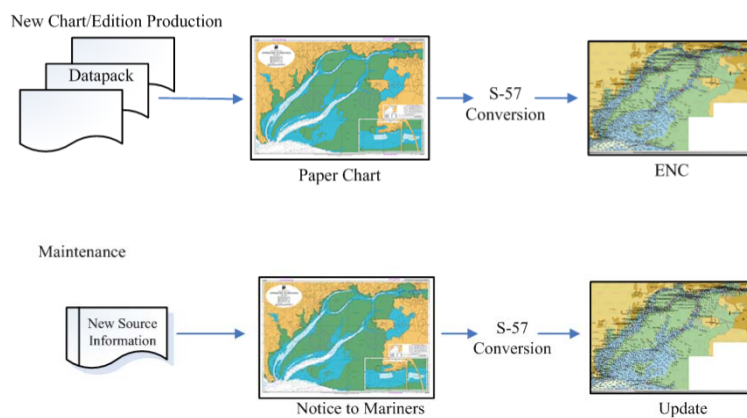

Paper Chart

ENC

Introduction

- Traditional paper chart production.
- ENC production.
- LINZ Hydrographic Services new approach. Producing official nautical charts and ENCs from a single source database.
- Worked example – First paper chart from the new system.
- Discuss the impact of the new approach, and the ongoing challenges faced.

Traditional Paper Chart Production and Maintenance

Traditional Paper Chart Production

- Paper charts produced using traditional cartographic tools or older legacy software.
- Compilation from a data pack of source material for the individual chart.
- Notices to Mariners.

ENC Production

- ENCs created and maintained using the paper chart as the source.
- Paper chart image is digitised and converted to S-57 vector format.
- Updates.

Traditional Paper Chart and ENC Production and Maintenance Model

Introducing the Single Source Database Approach

- CARIS Hydrographic Production Database (HPD) since July 2008.
- New approach at LINZ as the source data for all products is stored in a single database.
- Paper chart is created from the same source data as the ENC, thereby eliminating the duplication of data.
- Updates to the source are automatically available to the ENC and paper chart products.