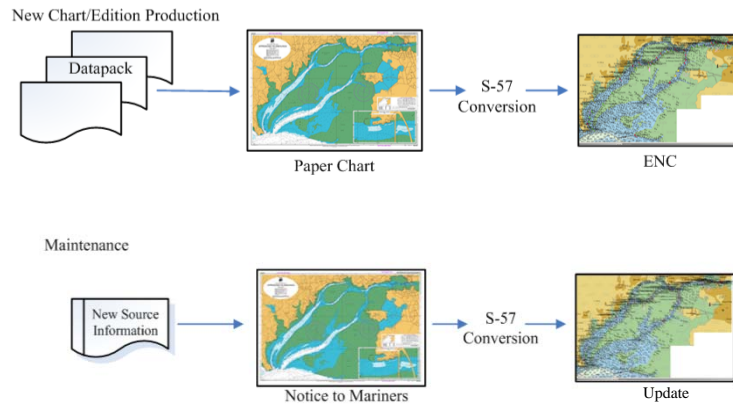

Recap of the Traditional Paper Chart and ENC Production and Maintenance Model