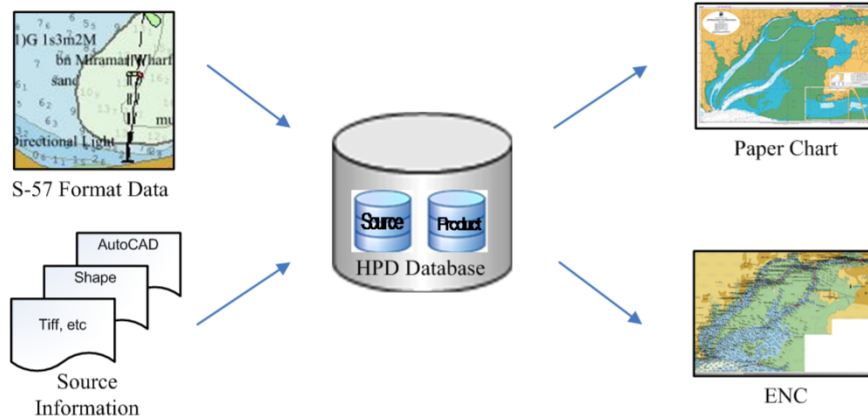

Introducing the Single Source Database Approach

- CARIS Hydrographic Production Database (HPD) since July 2008.
- New approach at LINZ as the source data for all products is stored in a single database.
- Paper chart is created from the same source data as the ENC, thereby eliminating the duplication of data.
- Updates to the source are automatically available to the ENC and paper chart products.

The HPD Concept