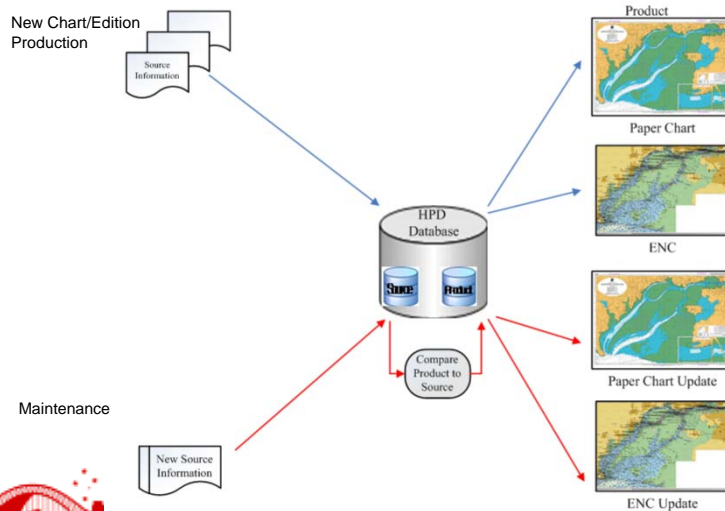

LINZ HPD Production Model