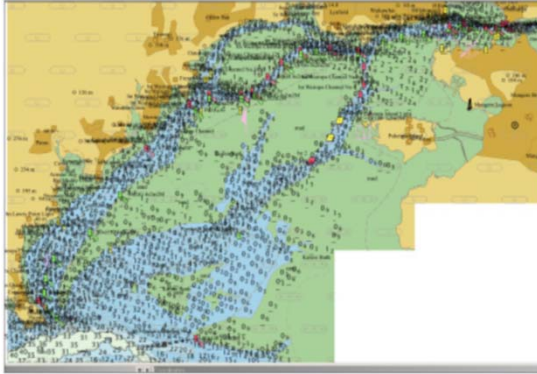

Recap of the Traditional Paper Chart and ENC Production and Maintenance Model

LINZ HPD Production Model

Example of New Paper Chart Production from HPD

- Source Data

- NZ4315 Approaches to Onehunga October 2009
- Main Sheet 1:18000, Inset Plan 1:2500
- Source data captured and stored in HPD