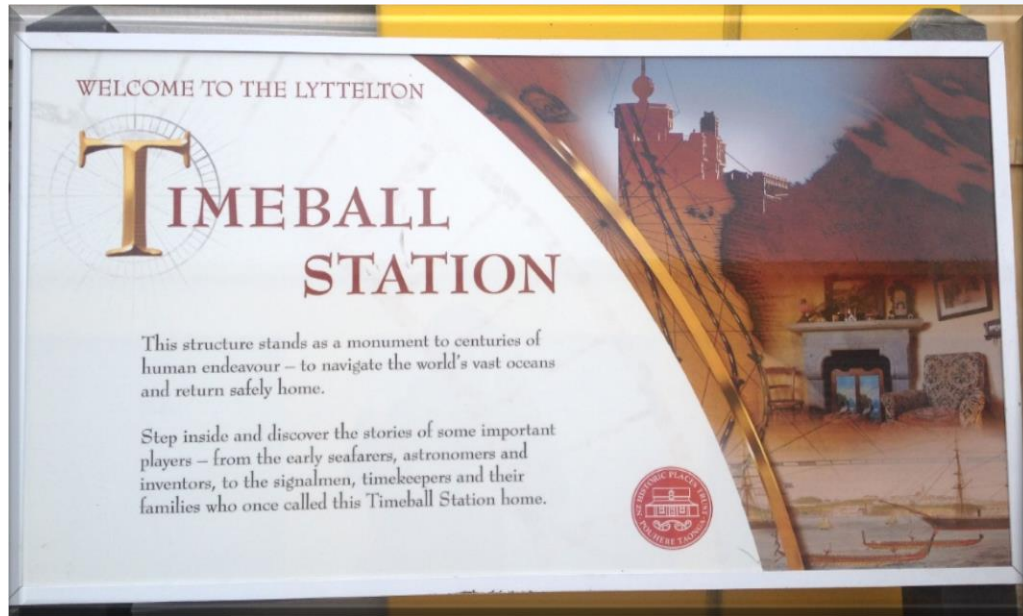

FIG Working Week 2016

CHRISTCHURCH, NEW ZEALAND 2-6 MAY 2016

Recovery

from disaster

Thank You !

*Guillaume Clin &
Richard Harrison*

Platinum Partners:

Diamond Partner